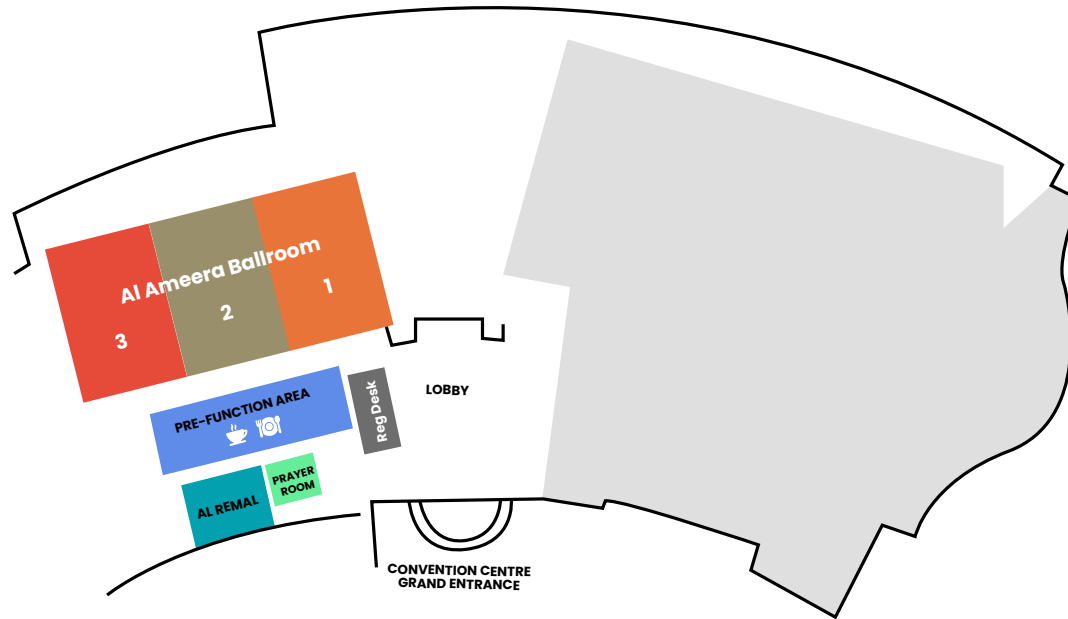

## Ballrooms Ground Floor

## Meeting Rooms Upper Level

## Day 1 - 1 September 2026

■ Al Dana	Bootcamp
■ Al Wasl	Set up of the Expo
□ Al Ameerah Ballroom	Set up of the Expo

## Day 3 - 3 September 2026

■ Al Ameerah Ballroom 1 & 2	Exhibition
■ Al Ameerah Ballroom 3	Technology & Innovation in Project Controls
■ Al Wasl 1	Contract, Commercial & Dispute Resolution
■ Al Wasl 2	Delivery of Complex Projects & Programmes
■ Al Wasl 3	Risk, Resilience & Independent Assurance
■ Breakout room 3 - Al Khaleej	SME Zone
■ Awatar	Sheesha Bar Networking
■ Exec Office 4- Al Manara	Speaker Green Room