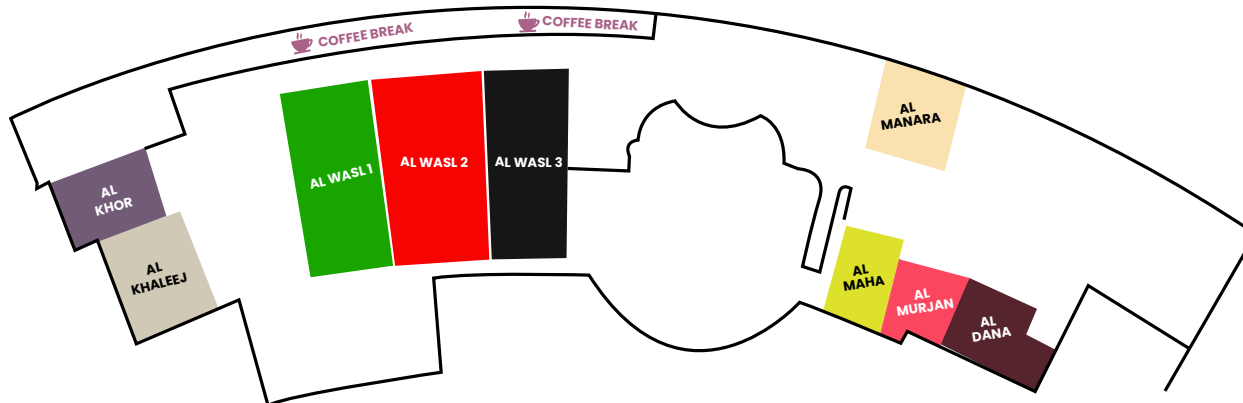

## Ballrooms Ground Floor

## Meeting Rooms Upper Level

## Day 1 - 1 September 2026

■ Al Dana	Bootcamp
■ Al Wasl	Set up of the Expo
□ Al Ameerah Ballroom	Set up of the Expo

## Day 3 - 3 September 2026

■ Al Ameerah Ballroom 1 & 2	Exhibition
■ Al Ameerah Ballroom 3	Technology & Innovation in Project Controls
■ Al Wasl 1	Contract, Commercial & Dispute Resolution
■ Al Wasl 2	Delivery of Complex Projects & Programmes
■ Al Wasl 3	Risk, Resilience & Independent Assurance
■ Breakout room 3 - Al Khaleej	SME Zone
■ Awatar	Sheesha Bar Networking
■ Exec Office 4- Al Manara	Speaker Green Room