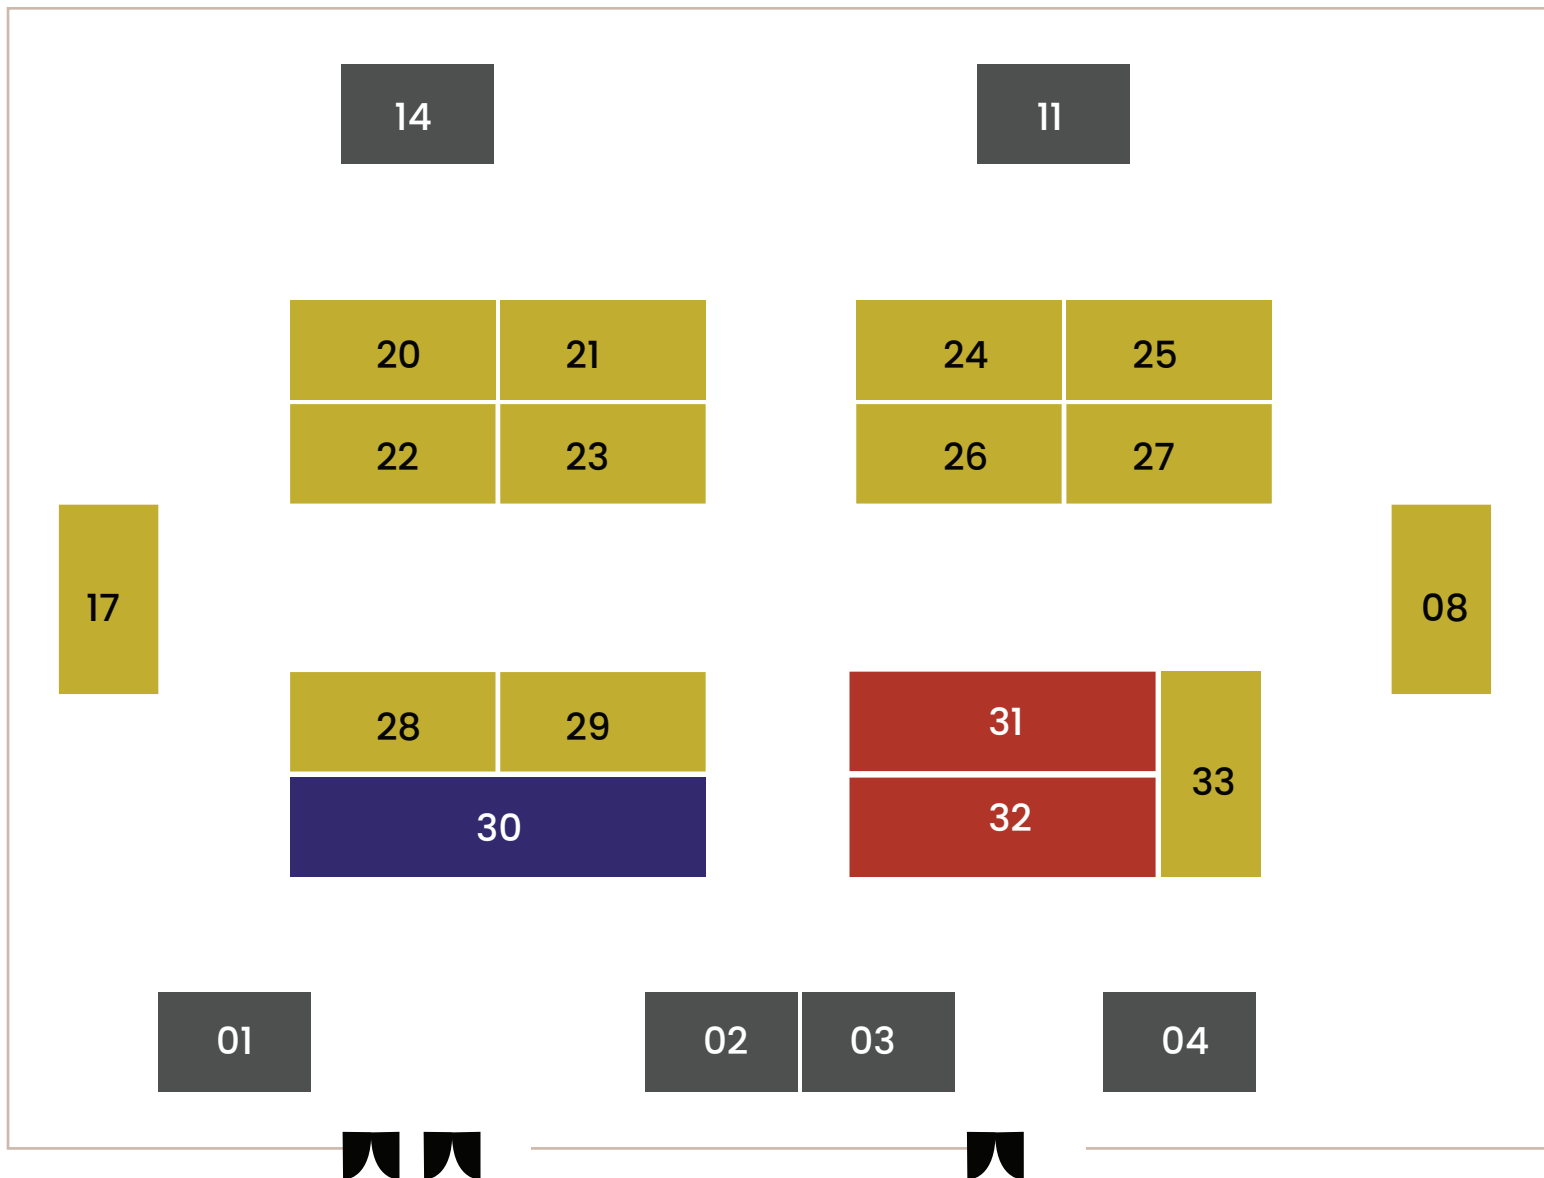

Partner Showcase

- Headline Sponsor
- Platinum Sponsor
- Gold Sponsor
- Silver Sponsor
- Entrance